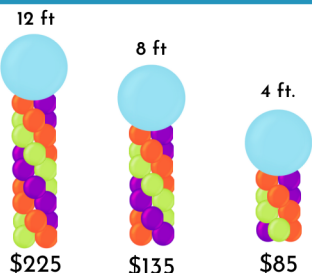

CLASSIC DECOR

"The Party Doesn't Start Until the Balloons Arrive!"

Classic Columns

12 ft \$225
8 ft \$135
4 ft \$85

Designer Columns

\$150 \$150 \$150

Column Toppers

your choice

Jumbo

\$90 \$95

Our Jumbo balloons are a GIANT sight to see!

- Helium filled balloon
- Homemade tassels
- bubble base
- Personalization available for \$25

Helium Bouquets

\$60 \$50 \$40 \$25

Traditional and Specialty Arches