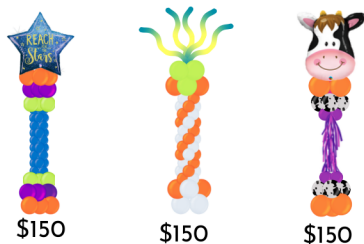

CLASSIC DECOR

"The Party Doesn't Start Until the Balloons Arrive!"

Classic Columns

12 ft \$225
8 ft \$135
4 ft \$85

Designer Columns

\$150 \$150 \$150

Column Toppers

your choice

Jumbo

\$90 \$95

Our Jumbo balloons are a GIANT sight to see!

- Helium filled balloon
- Homemade tassels
- bubble base
- Personalization available for \$25

Helium Bouquets

\$60 \$50 \$40 \$25

Traditional and Specialty Arches

20 ft 360, 25 ft \$450, 30 ft \$540 10 ft \$450 8 ft \$450

Photo Frame

6 ft x 6 ft \$450-\$540

Letters and foils available for add ons

Centerpieces

\$35 \$45 \$65

Ask us about our lighted centerpieces!

Balloon Drops