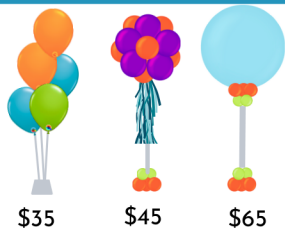

Jumbo

\$90 \$95

Our Jumbo balloons are a GIANT sight to see!

- Helium filled balloon
- Homemade tassels
- bubble base
- Personalization available for \$25

Helium Bouquets

\$60 \$50 \$40 \$25

Traditional and Specialty Arches

20 ft 360, 25 ft \$450, 30 ft \$540 10 ft \$450 8 ft \$450

Photo Frame

6 ft x 6 ft \$450-\$540

Letters and foils available for add ons

Centerpieces

\$35 \$45 \$65

Ask us about our lighted centerpieces!

Balloon Drops

200 balloons \$400
500 balloons \$1,000

Loose Balloons

30" \$45
16" \$15
11" \$5

How to place an order with us!

- Visit our website
- fill out the "Get a Quote" form
- Provide all event information/details