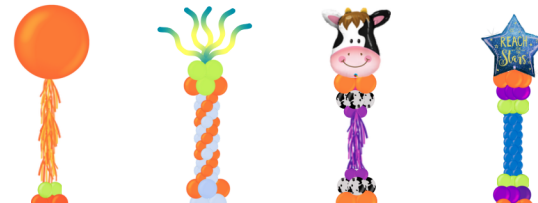

10 ft 6 ft

\$250 \$150

Photo Frame

\$600

Designer Columns

\$90 \$150 \$150 \$150

Traditional and Specialty Arches

Starts at \$500