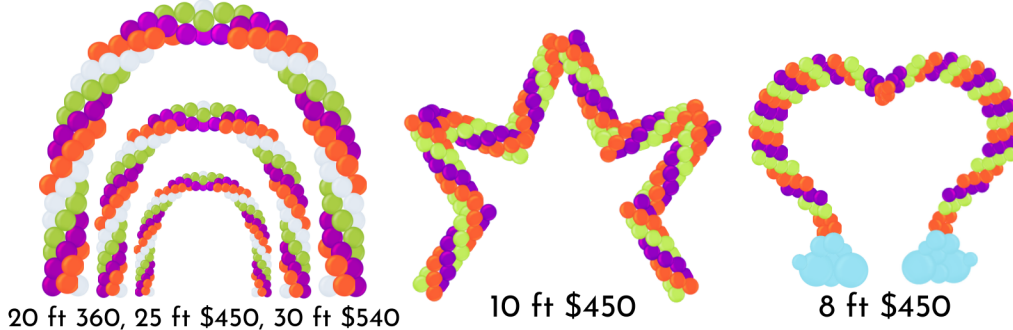

Jumbo

\$90 \$95

Our Jumbo balloons are a GIANT sight to see!

- Helium filled balloon
- Homemade tassels
- bubble base
- Personalization available for \$25

Helium Bouquets

\$60 \$50 \$40 \$25

Traditional and Specialty Arches