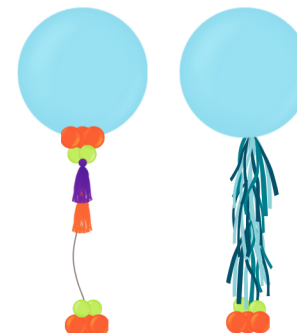

CLASSIC DECOR

"The Party Doesn't Start Until the Balloons Arrive!"

Classic Columns

12 ft \$225
8 ft \$135
4 ft \$85

Designer Columns

\$150 \$150 \$150

Column Toppers

your choice

Jumbo

\$90 \$95

Our Jumbo balloons are a GIANT sight to see!

- Helium filled balloon
- Homemade tassels
- bubble base
- Personalization available for \$25

Helium Bouquets

\$60 \$50 \$40 \$25

Traditional and Specialty Arches

20 ft 360, 25 ft \$450, 30 ft \$540 10 ft \$450 8 ft \$450

Photo Frame

6 ft x 6 ft \$450-\$540

Letters and foils available for add ons

Centerpieces

\$35 \$45 \$65

Ask us about our lighted centerpieces!

Balloon Drops