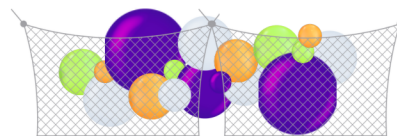

20 ft 360, 25 ft \$450, 30 ft \$540 10 ft \$450 8 ft \$450

Photo Frame

6 ft x 6 ft \$450-\$540

Letters and foils available for add ons

Centerpieces

\$35 \$45 \$65

Ask us about our lighted centerpieces!

Balloon Drops